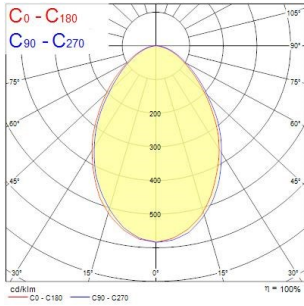

Insaver HO Topper LED II 225 *Insaver HO Topper LED II 225 RO 25W WW* 3033948

TECHNICAL DRAWINGS