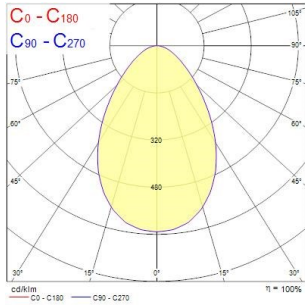

Insaver HE Topper LED 150 *INSAVER 150 HE TOPPER LED NW* 3033919

0.5	0.72	E(0°) E(C0)	35.7°	2091 864
1.0	1.44	E(0°) E(C0)	35.7°	818 319
1.5	2.16	E(0°) E(C0)	35.7°	239 92
2.0	2.87	E(0°) E(C0)	35.7°	129 50
2.5	3.59	E(0°) E(C0)	35.7°	82 32
3.0	4.31	E(0°) E(C0)	35.7°	57 22

Distance [m] Cone diameter [m]
C0 - C180 (Half beam angle: 71.4°)
Illuminance [lx]

TECHNICAL DRAWINGS