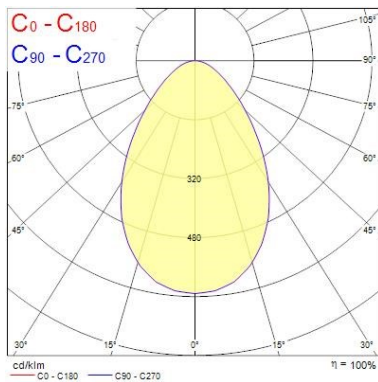

Lifetime data

Lifespan L70 B50	90000
Lifespan L80 B20	90000
Lifespan L90 B10	39000

Physical data

Housing colour	White
IP rating	IP44/20
IK rating	IK02
Diffuser finish	Opal
Diffuser material	PC Polycarbonate
Reflector finish	Other
Nominal Product Length (mm)	165
Nominal Product Width (mm)	165
Nominal Product Height (mm)	55
Cutout Dimensions (W x L in mm or Diameter in mm)	145 x 145
Weight (kg)	0.6

Packaging single depth (cm)	10.8
DUN14 (outer)	18711971339196
Units per outer package	18
Packaging outer length / height (cm)	56.5
Packaging outer width (cm)	35.5
Packaging outer depth (cm)	35.5

PHOTOMETRY

Distance [m]	Cone diameter [m]	E _{0°} [lx]	E _{10°} [lx]	E _{30°} [lx]
0.5	0.72	2081	35.7	554
1.0	1.44	515	35.7	139
1.5	2.16	239	35.7	82
2.0	2.87	129	35.7	38
2.5	3.59	82	35.7	22
3.0	4.31	57	35.7	15

Distance [m] Cone diameter [m] Illuminance [lx]
 C0 - C180 (Half beam angle: 71.4°)