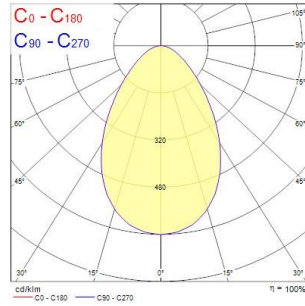

Insaver HE Topper LED 150 *INSAVER 150 HE TOPPER LED WW* 3033918

TECHNICAL DRAWINGS