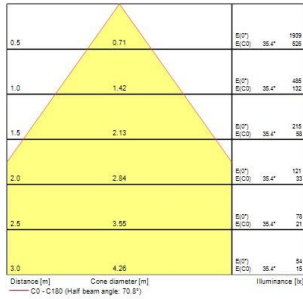

Insaver HE Topper LED 150 *INSAVER 150 HE TOPPER LED WW* 3033918

TECHNICAL DRAWINGS