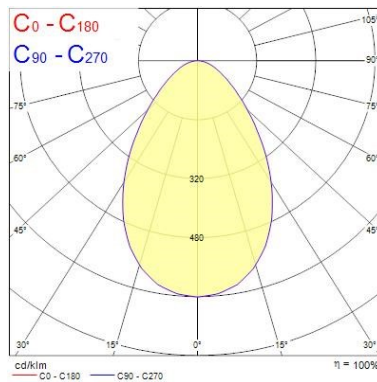

Lifetime data

Lifespan L70 B50	90000
Lifespan L80 B20	90000
Lifespan L90 B10	39000

Physical data

Housing colour	White
IP rating	IP44/20
IK rating	IK02
Diffuser finish	Opal
Diffuser material	PC Polycarbonate
Reflector finish	Other
Nominal Product Length (mm)	165
Nominal Product Width (mm)	165
Nominal Product Height (mm)	55
Cutout Dimensions (W x L in mm or Diameter in mm)	145 x 145
Weight (kg)	0.6

Packaging single depth (cm)	10.8
DUN14 (outer)	18711971339189
Units per outer package	18
Packaging outer length / height (cm)	56.5
Packaging outer width (cm)	35.5
Packaging outer depth (cm)	35.5

PHOTOMETRY

Distance [m] Cone diameter [m] Illuminance [lx]
 C0 - C180 (Half beam angle: 70.8°)

TECHNICAL DRAWINGS