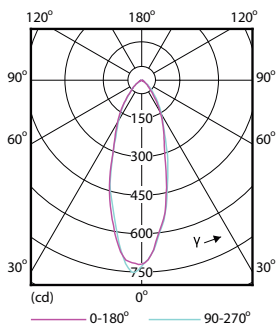

CorePro LEDspotMV 50W GU10 830 36D CLA