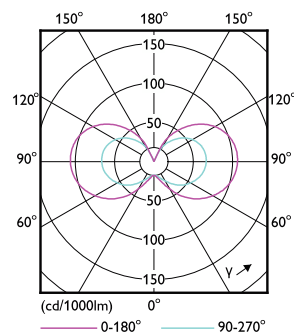

CorePro LEDcapsule LV

Eigenschappen behuizing en afmetingen

Lampvorm	Capsule

Keurmerken en classificaties

Energie-efficiëntielabel	F
Geschikt voor accentverlichting	Nee
Energieverbruik kWh/1.000 uur	2 kWh
EPREL-registratienummer	374877
CE-markering	Ja
EU RoHS-conform	Ja

Productgegevens

Full EOC	871869976779200

Productnaam voor bestelling	CorePro LEDcapsuleLV 1.8-20W GY6.35 827
Bestelcode	76779200
Lokale code	76779200
Numerator - Aantal per pak	1
Numerator - Dozen per buitendoos	12
Materiaalnummer (12NC)	929002389702
Volledige productnaam	CorePro LEDcapsuleLV 1.8-20W GY6.35 827
EAN/UPC - Case	8718699767808

Maatschets

Product	D	C
CorePro LEDcapsuleLV 1.8-20W GY6.35 827	13 mm	35 mm

Fotometrische gegevens

General uniform lighting - CorePro LEDcapsuleLV 1.8-20W GY6.35 827

Light Distribution Diagram - CorePro LEDcapsuleLV 1.8-20W GY6.35 827