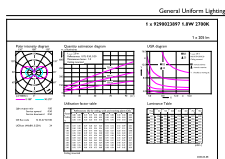

CorePro LEDcapsule LV

Eigenschappen behuizing en afmetingen

Lampvorm	Capsule

Keurmerken en classificaties

Energie-efficiëntielabel	F
Geschikt voor accentverlichting	Nee
Energieverbruik kWh/1.000 uur	2 kWh
EPREL-registratienummer	374877
CE-markering	Ja
EU RoHS-conform	Ja

Productgegevens

Full EOC	871869976779200

Productnaam voor bestelling	CorePro LEDcapsuleLV 1.8-20W GY6.35 827
Bestelcode	76779200
Lokale code	76779200
Numerator - Aantal per pak	1
Numerator - Dozen per buitendoos	12
Materiaalnummer (12NC)	929002389702
Volledige productnaam	CorePro LEDcapsuleLV 1.8-20W GY6.35 827
EAN/UPC - Case	8718699767808

Maatschets

Product	D	C
CorePro LEDcapsuleLV 1.8-20W GY6.35 827	13 mm	35 mm

Fotometrische gegevens

General uniform lighting - CorePro LEDcapsuleLV 1.8-20W GY6.35 827

Light Distribution Diagram - CorePro LEDcapsuleLV 1.8-20W GY6.35 827