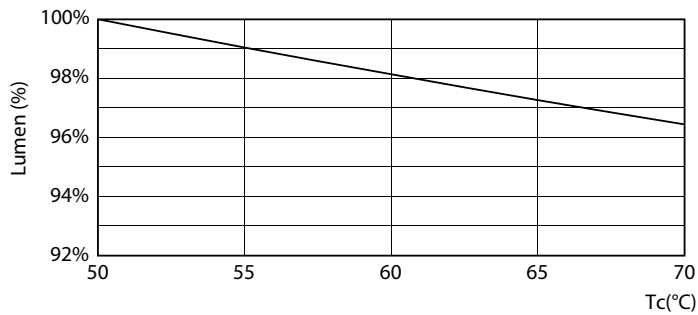

Life Expectancy Diagram - MAS LEDtube HF 1500mm HO 26W 830 T5 OE

Lumen Maintenance Diagram - MAS LEDtube HF 1500mm HO 26W 830 T5 OE