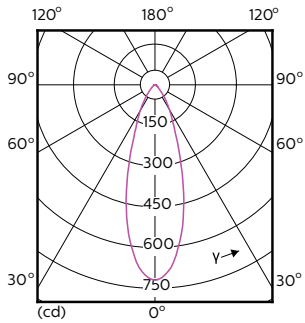

MASTER LEDspot ExpertColor MV

Fotometrische gegevens