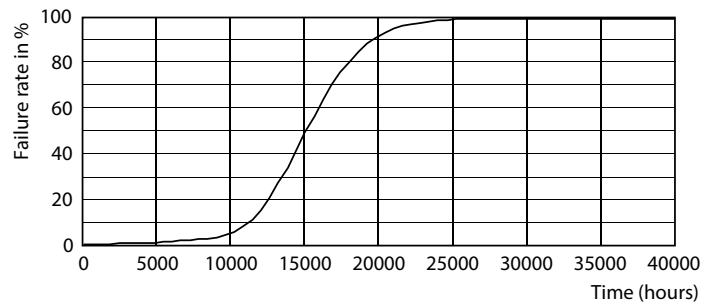

Life Expectancy Diagram - CoreProLEDspot ND1.8-30W R39 E14 827 36D