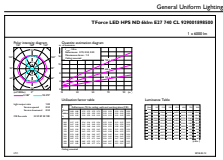

TrueForce LED Public (Road – SON)

Fotometrische gegevens