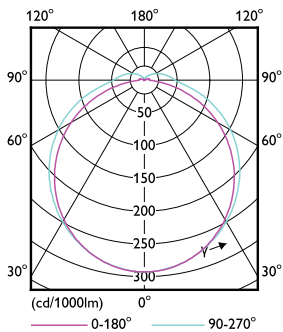

Light Distribution Diagram - CorePro LED PLS 5W 840 2P G23