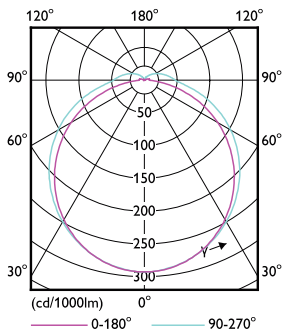

Maatschets

Product	D	D1	A1	A2	A3
CorePro LED PLS 5W 830 2P G23	31,1 mm	15,8 mm	108 mm	144 mm	166 mm

Fotometrische gegevens

Spectral Power Distribution Colour - CorePro LED PLS 5W 830 2P G23

General uniform lighting - CorePro LED PLS 5W 830 2P G23

Light Distribution Diagram - CorePro LED PLS 5W 830 2P G23

CorePro LED PLS

Levensduur

Life Expectancy Diagram - CorePro LED PLS 5W 830 2P G23

Life Expectancy Diagram - CorePro LED PLS 5W 830 2P G23

Lumen Maintenance Diagram - CorePro LED PLS 5W 830 2P G23