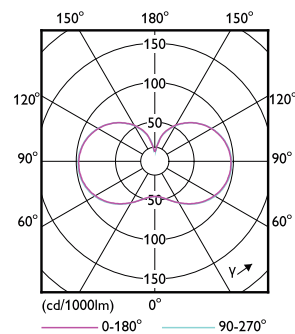

General uniform lighting - TForce Core LED HPL 26W E27 830 FR

Light Distribution Diagram - TForce Core LED HPL 26W E27 830 FR