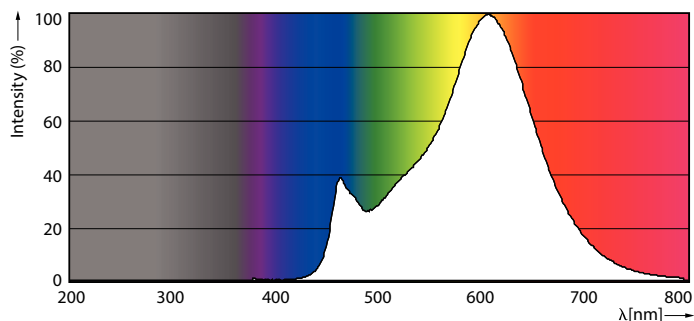

LEDBulb Classic E27 G120 7-60W 806lm 2700K

Page 11

LEDBulb Classic E27 G120 7-60W 806lm 2700K