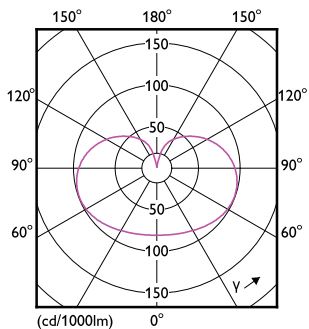

Fotometrische gegevens

LEDBulb Classic E27 G120 7-60W 806lm 2700K