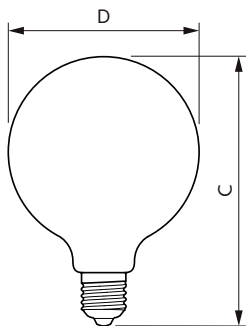

## Maatschets

LED classic 60W E27 WW G120 FR ND SRT4

Product	D	C
LED classic 60W E27 WW G120 FR ND SRT4	125 mm	177 mm