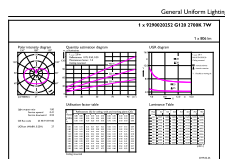

Page 11

LEDBulb Classic E27 G120 7-60W 806lm 2700K