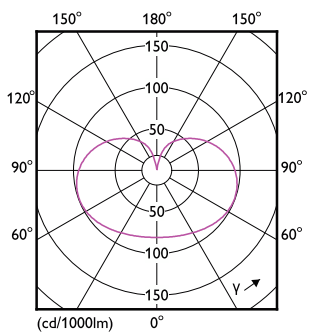

Maatschets

Product	D	C
LED classic 60W E27 WW G120 FR ND SRT4	125 mm	177 mm

Fotometrische gegevens

Light Distribution Diagram - LED classic 60W E27 WW G120 FR ND SRT4

Spectral Power Distribution Colour - LED classic 60W E27 WW G120 FR ND SRT4