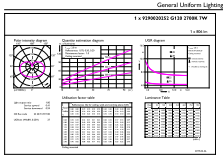

Klassieke filament LEDbulb

Fotometrische gegevens

General uniform lighting - LED classic 60W E27 WW G120 FR ND SRT4