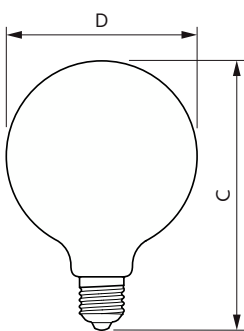

Maatschets

Product	D	C
LED classic 60W E27 WW G120 FR ND SRT4	125 mm	177 mm

Fotometrische gegevens

Light Distribution Diagram - LED classic 60W E27 WW G120 FR ND SRT4

Spectral Power Distribution Colour - LED classic 60W E27 WW G120 FR ND SRT4