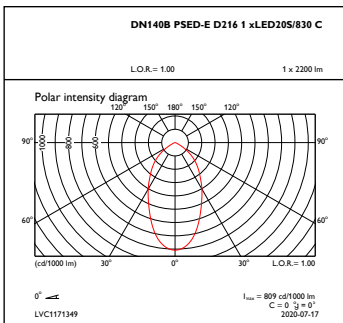

OFFPC1_DN140BPSED-ED2161xLED20S830C