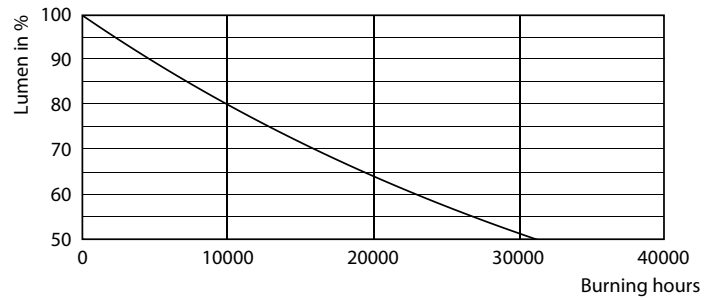

CorePro LED Specialties

Levensduur

Life Expectancy Diagram - CorePro LED Stick ND 9.5-75W T38 E27 840

Lumen Maintenance Diagram - CorePro LED Stick ND 9.5-75W T38 E27 840