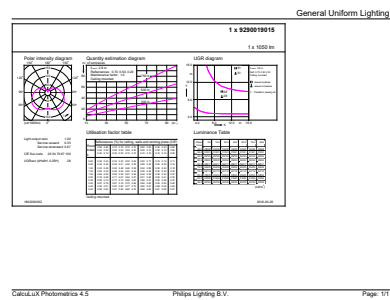

Maatschets

Product	D	C
CorePro LED Stick ND 9.5-75W T38 E27 840	37,2 mm	114,3 mm

Fotometrische gegevens

Spectral Power Distribution Colour - CorePro LED Stick ND 9.5-75W T38 E27 840

General uniform lighting - CorePro LED Stick ND 9.5-75W T38 E27 840