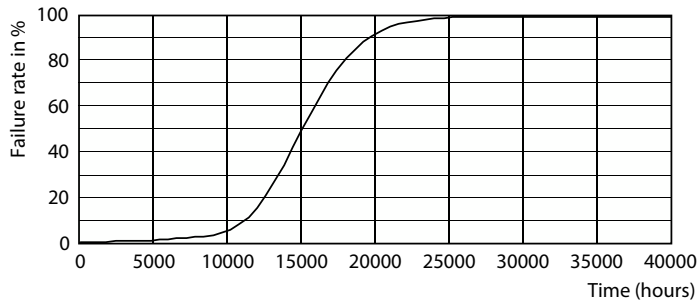

CorePro LED Specialties

Levensduur

Life Expectancy Diagram - CorePro LED Stick ND 9.5-75W T38 E27 840

Lumen Maintenance Diagram - CorePro LED Stick ND 9.5-75W T38 E27 840