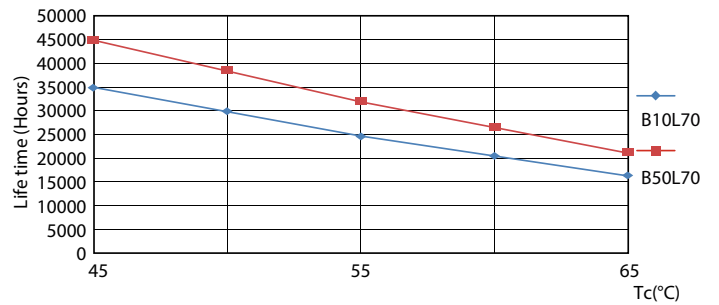

LEDtube COR SLR 18W 30K LifetimeVsTc-LED-LED