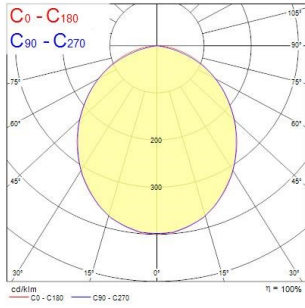

### Product features

- Integrated LED recessed spotlight, fixed, RAL9016 colour, 500lm, 7.0W, phase dim-to-warm trailing/leading edge, 3000K to 2200K, 100° degree beam angle, polycarbonate white body, low profile 47mm recessed depth, IP65 from the front, IK03, loop-in/loop-out terminals for fast wiring, 86mm bezel diameter, 68-74mm cutout, frosted lens. Additional silver bezel included in the packaging.

### PRODUCT OVERVIEW

Product name	YOURHOME SPOT 500LM IP65 SUNDIM WHITE
Technology	LED
Housing	PC Polycarbonate
Mount	Ceiling recessed mounting
Environment	Indoor
General application	Residential & Consumer
ETIM Class	EC001744
Warranty	3 years
Fixture luminous flux (lm)	500
Luminaire efficacy (lm/W)	71
Colour temperature (K)	3000
Colour Code	830
Light colour	Warm White-Candlelight
CRI (Ra)	80
Colour Variation Initial (SDCM)	SDCM6
Beam Angle (°)	100
Photobiological Risk Group	RG0
Total power consumption (W)	7
Electrical protection	Class II
Dimmable	Yes
Minimum dimming level (%)	10
LED Flickering Rate	Medium (21% - 40%)
Housing colour	White
IP rating	IP65/20
IK rating	IK03
Product EAN number	5410288052823
Dimming method	Mains: leading / trailing edge

### PHOTOMETRY

## YourHome Spot IP65

*YOURHOME SPOT 500LM IP65 SUNDIM WHITE*

0005282

Distance [m]	Cone diameter [m]	Beam angle [°]	Illuminance [lx]
0.5	1.23	51.0°	797
	1.22	51.0° / 80.7°	99 / 102
1.0	2.47	51.0°	199
	2.44	51.0° / 80.7°	25 / 25
1.5	3.70	51.0°	89
	3.67	51.0° / 80.7°	11 / 11
2.0	4.94	51.0°	65
	4.89	51.0° / 80.7°	6 / 6
2.5	6.17	51.0°	32
	6.11	51.0° / 80.7°	4 / 4
3.0	7.41	51.0°	22
	7.33	51.0° / 80.7°	3 / 3