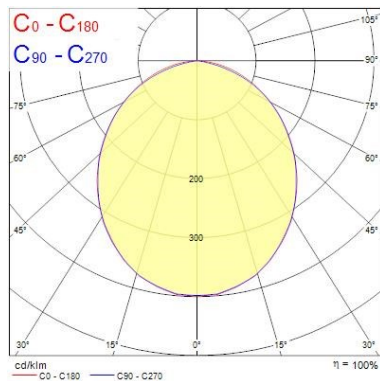

Optical data

Fixture luminous flux (lm)	500
Luminaire efficacy (lm/W)	71
Colour temperature (K)	3000
Correlated colour temperature range (K)	2200 - 3000
Colour Code	830
Light colour	Warm White-Candlelight
CRI (Ra)	80
Colour Variation Initial (SDCM)	SDCM6
Beam Angle (°)	100
Photobiological Risk Group	RG0
Lumen maintenance at end of nominal life (%)	70

Lifetime data

Lifespan L70 B50	30000
------------------	-------

Physical data

Housing colour	White
----------------	-------

YourHome Spot IP65

YOURHOME SPOT 500LM IP65 SUNDIM WHITE

0005282

IP rating	IP65/20
IK rating	IK03
Diffuser finish	Opal
Diffuser material	PMMA Acrylic
Nominal Product Length (mm)	87
Nominal Product Width (mm)	87
Nominal Product Height (mm)	47
Nominal Product Diameter (mm)	87
Cutout Dimensions (W x L in mm or Diameter in mm)	68-74
Weight (kg)	0.087

Safety data

Optimal operating condition (°C)	-10-40
----------------------------------	--------

PHOTOMETRY

Distance [m]	Cone diameter [m]	E [0°]	E [C90]	E [C0]	Illuminance [lx]
0.5	1.23 1.22	791	51.0° 99	50.7° 102	
1.0	2.47 2.44	199	51.0° 25	50.7° 25	
1.5	3.70 3.67	89	51.0° 11	50.7° 11	
2.0	4.94 4.89	50	51.0° 6	50.7° 6	
2.5	6.17 6.11	32	51.0° 4	50.7° 4	
3.0	7.41 7.33	22	51.0° 3	50.7° 3	