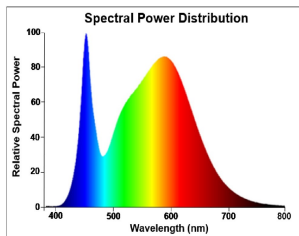

ToLEDo G120

ToLEDo G120 2450LM 840 E27 SL

0026903