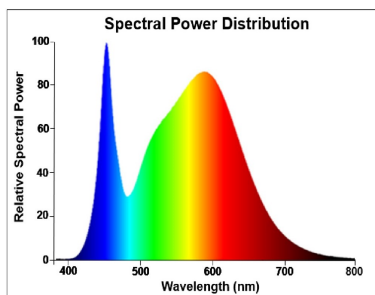

ToLEDo G120

ToLEDo G120 2450LM 840 E27 SL

0026903

Average life (Rated) (h)	15000

Physical data

Nominal Product Length (mm)	172
Nominal Product Diameter (mm)	120
Weight (kg)	0.275

Packaging

Single packaging type	Carton
Product EAN number	5410288269030
Packaging single length / height (cm)	12.5
Packaging single width (cm)	12.5
Packaging single depth (cm)	19.0
DUN14 (outer)	15410288269037
Units per outer package	6
Packaging outer length / height (cm)	65.0
Packaging outer width (cm)	26.5
Packaging outer depth (cm)	21.0

Safety data

Optimal operating condition (°C)	-20-40
Breakage cleaning instructions	Not applicable
Special purpose lamp	No
Dry applications use only	Yes
Suitable for household illumination	Yes
Safety message	Not Suitable for totally enclosed fixtures

PHOTOMETRY

TECHNICAL DRAWINGS