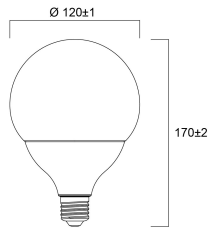

Packaging

Single packaging type	Carton
Product EAN number	5410288269030
Packaging single length / height (cm)	12.5
Packaging single width (cm)	12.5
Packaging single depth (cm)	19.0
DUN14 (outer)	15410288269037
Units per outer package	6
Packaging outer length / height (cm)	65.0
Packaging outer width (cm)	26.5
Packaging outer depth (cm)	21.0

PHOTOMETRY

TECHNICAL DRAWINGS

SYLVANIA

ToLEDo G120

ToLEDo G120 2450LM 840 E27 SL

0026903

0026903

20
kWh/1000h