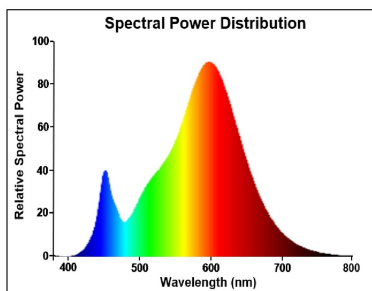

ToLEDo G120

ToLEDo G120 2450LM 827 E27 SL

0026902

Average life (Rated) (h)	15000

Physical data

Nominal Product Length (mm)	172
Nominal Product Diameter (mm)	120
Weight (kg)	0.275

Packaging

Single packaging type	Carton
Product EAN number	5410288269023
Packaging single length / height (cm)	12.5
Packaging single width (cm)	12.5
Packaging single depth (cm)	19.0
DUN14 (outer)	15410288269020
Units per outer package	6
Packaging outer length / height (cm)	65.0
Packaging outer width (cm)	26.5
Packaging outer depth (cm)	21.0

Safety data

Optimal operating condition (°C)	-20-40
Breakage cleaning instructions	Not applicable
Special purpose lamp	No
Dry applications use only	Yes
Suitable for household illumination	Yes
Safety message	Not Suitable for totally enclosed fixtures

PHOTOMETRY

TECHNICAL DRAWINGS