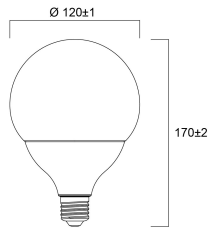

Packaging

Single packaging type	Carton
Product EAN number	5410288269023
Packaging single length / height (cm)	12.5
Packaging single width (cm)	12.5
Packaging single depth (cm)	19.0
DUN14 (outer)	15410288269020
Units per outer package	6
Packaging outer length / height (cm)	65.0
Packaging outer width (cm)	26.5
Packaging outer depth (cm)	21.0

PHOTOMETRY

TECHNICAL DRAWINGS

SYLVANIA

ToLEDo G120

ToLEDo G120 2450LM 827 E27 SL

0026902

0026902

20
kWh/1000h