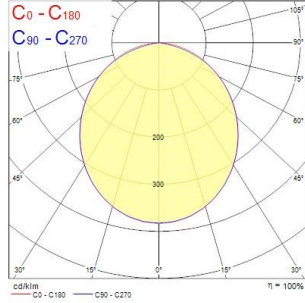

Start Spot IP65

START ECO SPOT 540lm 830 IP65 DIM WHT

0005379

Product features

- Integrated LED recessed spotlight, fixed, 540lm, 7.0W, phase dimmable trailing/leading edge, 3000K, 100° degree beam angle, polycarbonate white body, low profile 47mm recessed depth, IP65 from the front, IK03, loop-in/loop-out terminals for fast wiring, 86mm bezel diameter, 68-74mm cutout, frosted lens. Additional silver bezel included in the packaging.

PRODUCT OVERVIEW

Product name	START ECO SPOT 540lm 830 IP65 DIM WHT
Technology	LED
Housing	PC Polycarbonate
Mount	Ceiling recessed mounting
Environment	Indoor
General application	Residential & Consumer
ETIM Class	EC001744
Warranty	3 years
Fixture luminous flux (lm)	540
Luminaire efficacy (lm/W)	77
Colour temperature (K)	3000
Colour Code	830
Light colour	Warm White
CRI (Ra)	80
Colour Variation Initial (SDCM)	SDCM6
Beam Angle (°)	100
Photobiological Risk Group	RG0
Total power consumption (W)	7
Electrical protection	Class II
Dimmable	Yes
Minimum dimming level (%)	10
LED Flickering Rate	Medium (21% - 40%)
Housing colour	White
IP rating	IP65/20
IK rating	IK03
Product EAN number	5410288053790
Dimming method	Mains: leading / trailing edge

PHOTOMETRY

Start Spot IP65

START ECO SPOT 540lm 830 IP65 DIM WHT

0005379

0.5	1.32	E07	828
	1.31	E(C90) 82.8°	82
		E(C0) 82.8°	82
1.0	2.63	E07	207
	2.62	E(C90) 82.8°	21
		E(C0) 82.8°	21
1.5	3.95	E07	82
	3.92	E(C90) 82.8°	17
		E(C0) 82.8°	15
2.0	5.27	E07	62
	5.23	E(C90) 82.8°	6
		E(C0) 82.8°	6
2.5	6.59	E07	33
	6.54	E(C90) 82.8°	4
		E(C0) 82.8°	4
3.0	7.90	E07	23
	7.85	E(C90) 82.8°	3
		E(C0) 82.8°	3

Distance [m] Core diameter [m] Illuminance [lx]

— C0 - C180 (Half beam angle: 105.6°)
— C90 - C270 (Half beam angle: 105.6°)

TECHNICAL DRAWINGS