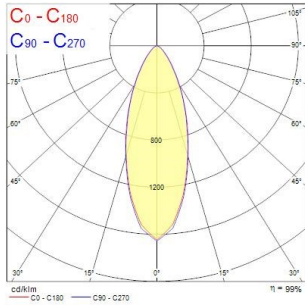

Start Spot IP44

START ECO SPOT 480lm 840 IP44 DIM WHT

0005377

Product features

- Integrated LED recessed spotlight, vertical tilt 30°, 480lm, 5.5W, phase dimmable trailing/leading edge, 4000K, 38° degree beam angle, polycarbonate white body, low profile 47mm recessed depth, IP44 from the front, IK03, loop-in/loop-out terminals for fast wiring, 86mm bezel diameter, 68-74mm cutout, clear lens. Additional silver bezel included in the packaging.

PRODUCT OVERVIEW

Product name	START ECO SPOT 480lm 840 IP44 DIM WHT
Technology	LED
Housing	PC Polycarbonate
Mount	Ceiling recessed mounting
Environment	Indoor
General application	Residential & Consumer
ETIM Class	EC001744
Warranty	3 years
Fixture luminous flux (lm)	480
Luminaire efficacy (lm/W)	87
Colour temperature (K)	4000
Colour Code	840
Light colour	Neutral White
CRI (Ra)	80
Colour Variation Initial (SDCM)	SDCM6
Beam Angle (°)	38
Photobiological Risk Group	RG0
Total power consumption (W)	5.5
Electrical protection	Class II
Dimmable	Yes
Minimum dimming level (%)	10
LED Flickering Rate	Medium (21% - 40%)
Housing colour	White
IP rating	IP44/20
IK rating	IK03
Product EAN number	5410288053776
Dimming method	Mains: leading / trailing edge

PHOTOMETRY

Start Spot IP44 *START ECO SPOT 480lm 840 IP44 DIM WHT* 0005377

Distance [m]	Cone diameter [m]	E0° [lx]	E15° [lx]	E30° [lx]	Illuminance [lx]
0.5	0.33	3164	1951	1055	
	0.34				
1.0	0.67	791	243	219	
	0.67				
1.5	1.00	352	111	151	
	1.01				
2.0	1.33	198	55	85	
	1.35				
2.5	1.66	127	54	54	
	1.65				
3.0	2.00	88	38	38	
	2.02				

Distance [m] Cone diameter [m] Illuminance [lx]

— C0 - C180 (Half beam angle: 31.2°)
 — C90 - C270 (Half beam angle: 38.8°)

TECHNICAL DRAWINGS