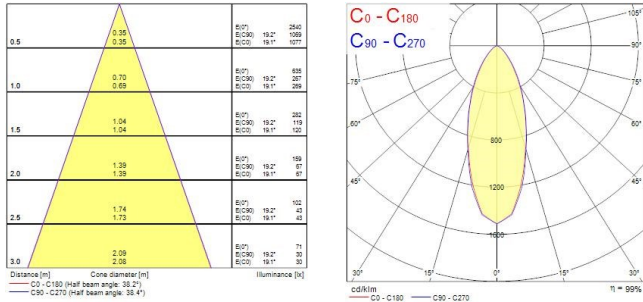

Start Spot IP44

START ECO SPOT 420lm 830 IP44 DIM WHT

0005376

Product features

- Integrated LED recessed spotlight, vertical tilt 30°, 420lm, 5.5W, phase dimmable trailing/leading edge, 3000K, 38° degree beam angle, polycarbonate white body, low profile 47mm recessed depth, IP44 from the front, IK03, loop-in/loop-out terminals for fast wiring, 86mm bezel diameter, 68-74mm cutout, clear lens. Additional silver bezel included in the packaging.

PRODUCT OVERVIEW

Product name	START ECO SPOT 420lm 830 IP44 DIM WHT
Technology	LED
Housing	PC Polycarbonate
Mount	Ceiling recessed mounting
Environment	Indoor
General application	Residential & Consumer
ETIM Class	EC001744
Warranty	3 years
Fixture luminous flux (lm)	420
Luminaire efficacy (lm/W)	76
Colour temperature (K)	3000
Colour Code	830
Light colour	Warm White
CRI (Ra)	80
Colour Variation Initial (SDCM)	SDCM6
Beam Angle (°)	38
Photobiological Risk Group	RG0
Total power consumption (W)	5.5
Electrical protection	Class II
Dimmable	Yes
Minimum dimming level (%)	10
LED Flickering Rate	Medium (21% - 40%)
Housing colour	White
IP rating	IP44/20
IK rating	IK03
Product EAN number	5410288053769
Dimming method	Mains: leading / trailing edge

PHOTOMETRY

Start Spot IP44 *START ECO SPOT 420lm 830 IP44 DIM WHT* 0005376

TECHNICAL DRAWINGS