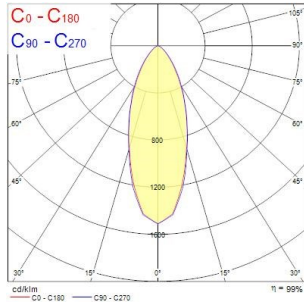

Start Spot IP44

START ECO SPOT 420lm 830 IP44 DIM WHT

0005376

Product features

- Integrated LED recessed spotlight, vertical tilt 30°, 420lm, 5.5W, phase dimmable trailing/leading edge, 3000K, 38° degree beam angle, polycarbonate white body, low profile 47mm recessed depth, IP44 from the front, IK03, loop-in/loop-out terminals for fast wiring, 86mm bezel diameter, 68-74mm cutout, clear lens. Additional silver bezel included in the packaging.

PRODUCT OVERVIEW

Product name	START ECO SPOT 420lm 830 IP44 DIM WHT
Technology	LED
Housing	PC Polycarbonate
Mount	Ceiling recessed mounting
Environment	Indoor
General application	Residential & Consumer
ETIM Class	EC001744
Warranty	3 years
Fixture luminous flux (lm)	420
Luminaire efficacy (lm/W)	76
Colour temperature (K)	3000
Colour Code	830
Light colour	Warm White
CRI (Ra)	80
Colour Variation Initial (SDCM)	SDCM6
Beam Angle (°)	38
Photobiological Risk Group	RG0
Total power consumption (W)	5.5
Electrical protection	Class II
Dimmable	Yes
Minimum dimming level (%)	10
LED Flickering Rate	Medium (21% - 40%)
Housing colour	White
IP rating	IP44/20
IK rating	IK03
Product EAN number	5410288053769
Dimming method	Mains: leading / trailing edge

PHOTOMETRY

Start Spot IP44 *START ECO SPOT 420lm 830 IP44 DIM WHT* 0005376

TECHNICAL DRAWINGS