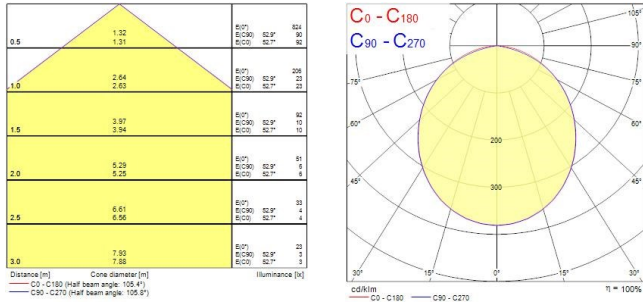

Start Spot IP65 *START ECO SPOT 540lm 830 IP65 WHT* 0005373

TECHNICAL DRAWINGS