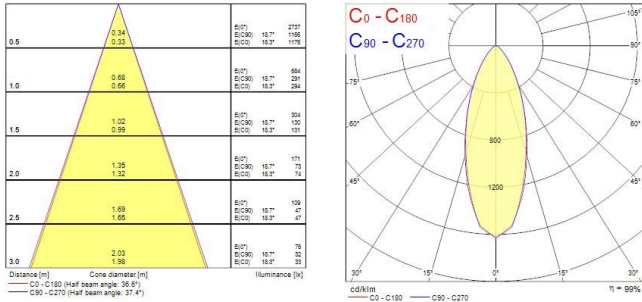

Start Spot IP44

START ECO SPOT 420lm 830 IP44 WHT

0005370

Product features

- Integrated LED recessed spotlight, vertical tilt 30°, 420lm, 5.0W, non-dimmable, 3000K, 38° degree beam angle, polycarbonate white body, low profile 47mm recessed depth, IP44 from the front, IK03, loop-in/loop-out terminals for fast wiring, 86mm bezel diameter, 68-74mm cutout, clear lens. Additional silver bezel included in the packaging.

PRODUCT OVERVIEW

Product name	START ECO SPOT 420lm 830 IP44 WHT
Technology	LED
Housing	PC Polycarbonate
Mount	Ceiling recessed mounting
Environment	Indoor
General application	Residential & Consumer
ETIM Class	EC001744
E-number FI	4278142
Warranty	3 years
Fixture luminous flux (lm)	420
Luminaire efficacy (lm/W)	84
Colour temperature (K)	3000
Colour Code	830
Light colour	Warm White
CRI (Ra)	80
Colour Variation Initial (SDCM)	SDCM6
Beam Angle (°)	38
Photobiological Risk Group	RG0
Total power consumption (W)	5
Electrical protection	Class II
Dimmable	No
Minimum dimming level (%)	10
LED Flickering Rate	Medium (21% - 40%)
Housing colour	White
IP rating	IP44/20
IK rating	IK03
Product EAN number	5410288053707
Dimming method	N/A

PHOTOMETRY

Start Spot IP44 *START ECO SPOT 420lm 830 IP44 WHT* 0005370

TECHNICAL DRAWINGS