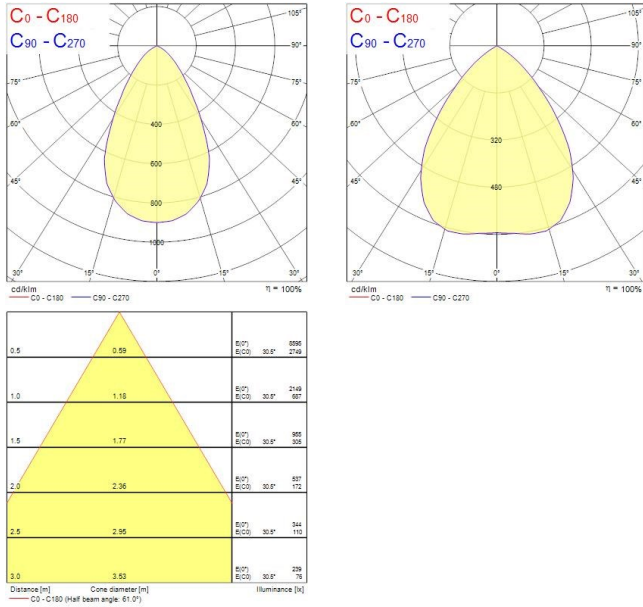

INSAVER SLIM 205

Insaver Slim UGR19 205 IP44 2400lm 840

0030305

Product features

- Insaver Slim is a ceiling recessed LED downlight (IP44 from the front), Die-cast aluminium body, loop in loop out connector for quick installation, Non dimmable LED driver, 20W; 2400lm; 120lm/W; 4000K; UGR <19 with shallow product depth 65mm.

PRODUCT OVERVIEW

Product name	Insaver Slim UGR19 205 IP44 2400lm 840
Technology	LED
Cap/Base	N/A
Housing	Aluminium
Mount	Ceiling recessed mounting
General application	Hospitality, Office, Retail
ETIM Class	EC001744
E-number FI	4276919
Warranty	5 years
Fixture luminous flux (lm)	2400
Luminaire efficacy (lm/W)	120
Colour temperature (K)	4000
Light colour	Neutral White
CRI (Ra)	80
Colour Variation Initial (SDCM)	SDCM3
Beam Angle (°)	60
Beam Angle (°)	NA
Glare control	< 19
Photobiological Risk Group	RG1
Total power consumption (W)	20
Electrical protection	Class II
Control gear type	LED driver constant current
Dimmable	No
LED Flickering Rate	Ultra low (5% or less)
Housing colour	RAL 9003 - Signal white
IP rating	IP44/20
IK rating	IK07
Product EAN number	5410288303055
Dimming method	N/A

PHOTOMETRY

INSAVER SLIM 205

Insaver Slim UGR19 205 IP44 2400lm 840
0030305

TECHNICAL DRAWINGS