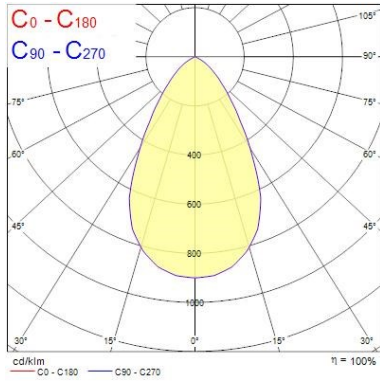

Optical data

Fixture luminous flux (lm)	2400
Luminaire efficacy (lm/W)	120
Colour temperature (K)	4000
Light colour	Neutral White
CRI (Ra)	80
Colour Variation Initial (SDCM)	SDCM3
Beam Angle (°)	60
Beam Angle (°)	NA
Distribution type	Symmetric
Glare control	< 19
Photobiological Risk Group	RG1

Lifetime data

Lifespan L70 B50	90000
Lifespan L80 B20	90000
Lifespan L90 B10	39000

Physical data

Housing colour	RAL 9003 - Signal white
IP rating	IP44/20
IK rating	IK07
Diffuser finish	Other
Diffuser material	None
Reflector finish	Silver
Nominal Product Length (mm)	220
Nominal Product Width (mm)	220
Nominal Product Height (mm)	60
Nominal Product Diameter (mm)	220
Cutout Dimensions (W x L in mm or Diameter in mm)	205
Weight (kg)	0.73
Recessed Depth (mm)	150

Safety data

Optimal operating condition (°C)	-10-40
----------------------------------	--------

PHOTOMETRY

INSAVER SLIM 205

Insaver Slim UGR19 205 IP44 2400lm 840

0030305

0.5	0.99	E(0°) E(C0)	8596 2749
1.0	1.18	E(0°) E(C0)	2149 667
1.5	1.77	E(0°) E(C0)	968 305
2.0	2.36	E(0°) E(C0)	537 172
2.5	2.95	E(0°) E(C0)	344 110
3.0	3.53	E(0°) E(C0)	239 78

Distance [m] Cone diameter [m] Illuminance [lx]
 — C0 - C180 (Half beam angle: 61.0°)

TECHNICAL DRAWINGS