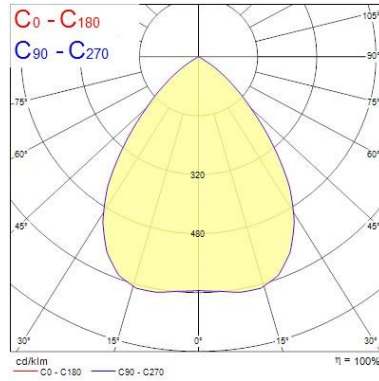

Optical data

Fixture luminous flux (lm)	2400
Luminaire efficacy (lm/W)	120
Colour temperature (K)	4000
Light colour	Neutral White
CRI (Ra)	80
Colour Variation Initial (SDCM)	SDCM3
Beam Angle (°)	60
Beam Angle (°)	NA
Distribution type	Symmetric
Glare control	< 19
Photobiological Risk Group	RG1

Lifetime data

Lifespan L70 B50	90000
Lifespan L80 B20	90000
Lifespan L90 B10	39000

Physical data

Housing colour	RAL 9003 - Signal white
IP rating	IP44/20
IK rating	IK07
Diffuser finish	Other
Diffuser material	None
Reflector finish	Silver
Nominal Product Length (mm)	220
Nominal Product Width (mm)	220
Nominal Product Height (mm)	60
Nominal Product Diameter (mm)	220
Cutout Dimensions (W x L in mm or Diameter in mm)	205
Weight (kg)	0.73
Recessed Depth (mm)	150

Safety data

Optimal operating condition (°C)	-10-40
----------------------------------	--------

PHOTOMETRY

INSAVER SLIM 205

Insaver Slim UGR19 205 IP44 2400lm 840

0030305

0.5	0.99	E(0°) E(C0)	8596 2749
1.0	1.18	E(0°) E(C0)	2149 667
1.5	1.77	E(0°) E(C0)	968 305
2.0	2.36	E(0°) E(C0)	537 172
2.5	2.95	E(0°) E(C0)	344 110
3.0	3.53	E(0°) E(C0)	239 78

Distance [m] Cone diameter [m] Illuminance [lx]
 — C0 - C180 (Half beam angle: 61.0°)

TECHNICAL DRAWINGS