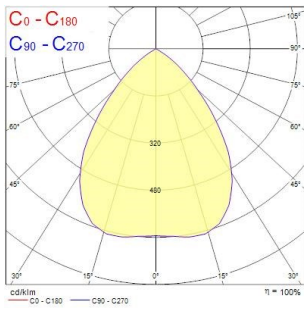

INSAVER SLIM 175

Insaver Slim UGR19 175 IP44 1600lm 840
0030303

TECHNICAL DRAWINGS