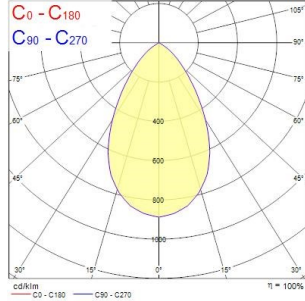

INSAVER SLIM 175

Insaver Slim UGR19 175 IP44 1600lm 840
0030303

TECHNICAL DRAWINGS