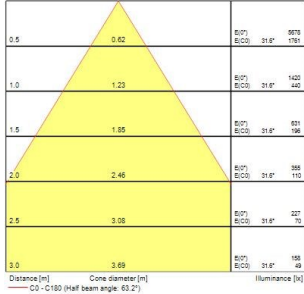

INSAVER SLIM 175

Insaver Slim UGR19 175 IP44 1600lm 840
0030303

TECHNICAL DRAWINGS