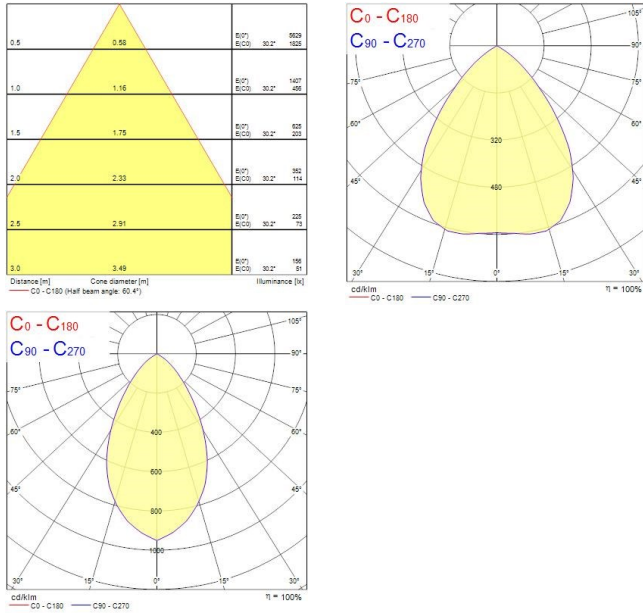

INSAVER SLIM 175

Insaver Slim UGR19 175 IP44 1500lm 830

0030302

Product features

- Insaver Slim is a ceiling recessed LED downlight (IP44 from the front), Die-cast aluminium body, loop in loop out connector for quick installation, Non dimmable LED driver, 13W; 1500lm; 115lm/W; 3000K; UGR <19 with shallow product depth 65mm.

PRODUCT OVERVIEW

Product name	Insaver Slim UGR19 175 IP44 1500lm 830
Technology	LED
Cap/Base	N/A
Housing	Aluminium
Mount	Ceiling recessed mounting
General application	Hospitality, Office, Retail
ETIM Class	EC001744
E-number FI	4276916
Warranty	5 years
Fixture luminous flux (lm)	1500
Luminaire efficacy (lm/W)	115
Colour temperature (K)	3000
Light colour	Warm White
CRI (Ra)	80
Colour Variation Initial (SDCM)	SDCM3
Beam Angle (°)	61
Beam Angle (°)	NA
Glare control	< 19
Photobiological Risk Group	RG1
Total power consumption (W)	13
Electrical protection	Class II
Control gear type	LED driver constant current
Dimmable	No
LED Flickering Rate	Ultra low (5% or less)
Housing colour	RAL 9003 - Signal white
IP rating	IP44/20
IK rating	IK07
Product EAN number	5410288303024
Dimming method	N/A

PHOTOMETRY

INSAVER SLIM 175

Insaver Slim UGR19 175 IP44 1500lm 830
0030302

TECHNICAL DRAWINGS