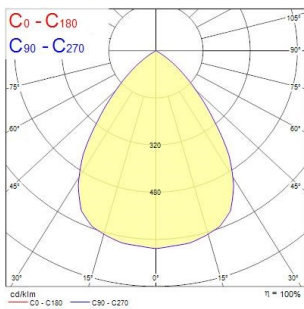

INSAVER SLIM 150

Insaver Slim UGR19 150 IP44 1075lm 840
0030301

TECHNICAL DRAWINGS