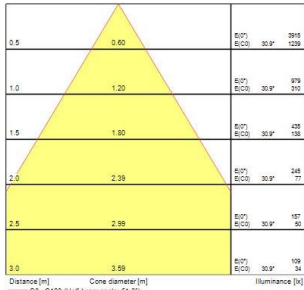

INSAVER SLIM 150

Insaver Slim UGR19 150 IP44 1075lm 840
0030301

TECHNICAL DRAWINGS