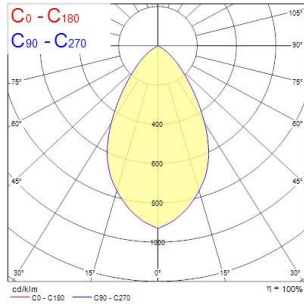

INSAVER SLIM 150

Insaver Slim UGR19 150 IP44 1075lm 840
0030301

TECHNICAL DRAWINGS