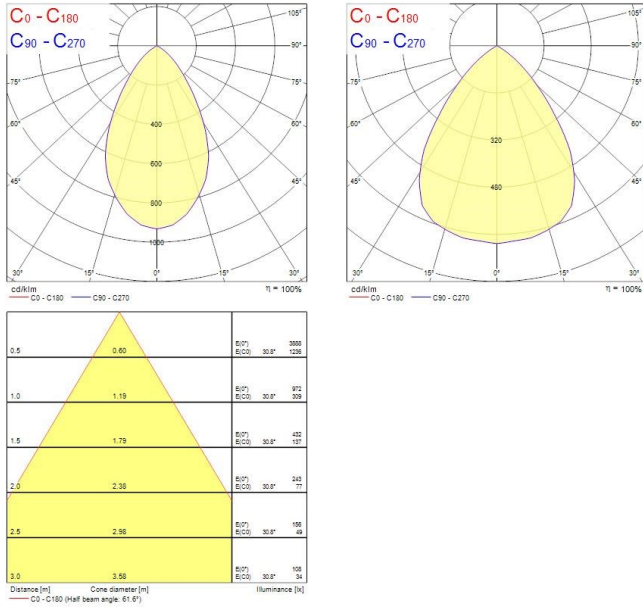

INSAVER SLIM 150

Insaver Slim UGR19 150 IP44 1050lm 830

0030300

Product features

- Insaver Slim is a ceiling recessed LED downlight (IP44 from the front), Die-cast aluminium body, loop in loop out connector for quick installation, Non dimmable LED driver, 9W; 1050lm; 117lm/W; 3000K; UGR <19 with shallow product depth 50mm.

PRODUCT OVERVIEW

Product name	Insaver Slim UGR19 150 IP44 1050lm 830
Technology	LED
Cap/Base	N/A
Housing	Aluminium
Mount	Ceiling recessed mounting
General application	Hospitality, Office, Retail
ETIM Class	EC001744
E-number FI	4276913
Warranty	5 years
Fixture luminous flux (lm)	1050
Luminaire efficacy (lm/W)	117
Colour temperature (K)	3000
Light colour	Warm White
CRI (Ra)	80
Colour Variation Initial (SDCM)	SDCM3
Beam Angle (°)	62
Beam Angle (°)	NA
Glare control	< 19
Photobiological Risk Group	RG1
Total power consumption (W)	9
Electrical protection	Class II
Control gear type	LED driver constant current
Dimmable	No
LED Flickering Rate	Ultra low (5% or less)
Housing colour	RAL 9003 - Signal white
IP rating	IP44/20
IK rating	IK07
Product EAN number	5410288303000
Dimming method	N/A

PHOTOMETRY

INSAVER SLIM 150

Insaver Slim UGR19 150 IP44 1050lm 830
0030300

TECHNICAL DRAWINGS