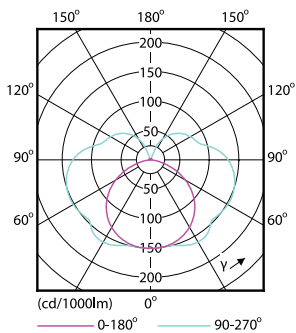

LED Lamps, CorePro R7S 118mm 14-100W /840 D