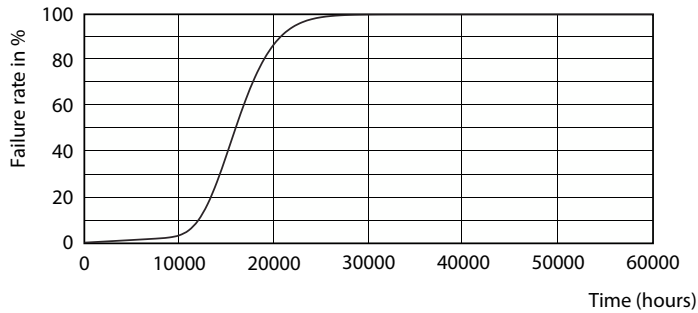

Levensduur

Life Expectancy Diagram - CorePro LEDbulb ND 8-60W A60 E27 827