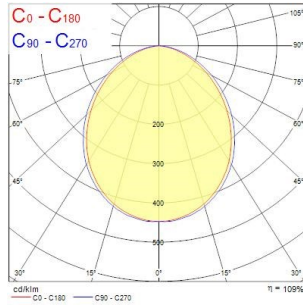

PRODUCT OVERVIEW

Product name	START eco Bollard L-Shape M IP65 620lm 830 BLK
Technology	LED
Housing	Aluminium
General application	Residential & Consumer
ETIM Class	EC000301
Warranty	3 years
Fixture luminous flux (lm)	620
Luminaire efficacy (lm/W)	78
Colour temperature (K)	3000
Colour Code	830
Light colour	Warm White
CRI (Ra)	80
Colour Variation Initial (SDCM)	SDCM6
Beam Angle (°)	92
Photobiological Risk Group	RG1
Total power consumption (W)	8
Electrical protection	Class I
Dimmable	No
LED Flickering Rate	Low (6% - 20%)
Housing colour	RAL 9005 - Jet black
IP rating	IP65
IK rating	IK05
Product EAN number	5410288479514

Start eco Bollard L-Shape M IP65

START eco Bollard L-Shape M IP65 620lm 830 BLK
0047951

PHOTOMETRY

0.5	1.22 1.13	E07 E1C90 E1C0	1113 142 181
1.0	2.44 2.25	E07 E1C90 E1C0	278 35 47
1.5	3.67 3.38	E07 E1C90 E1C0	124 15 19
2.0	4.89 4.51	E07 E1C90 E1C0	71 9 11
2.5	6.11 5.63	E07 E1C90 E1C0	45 6 8
3.0	7.33 6.76	E07 E1C90 E1C0	31 4 5
Distance [m] Core diameter [m]		Illuminance [lx]	
— C0 - C180 (Half beam angle: 90.0°)			
— C90 - C270 (Half beam angle: 101.4°)			