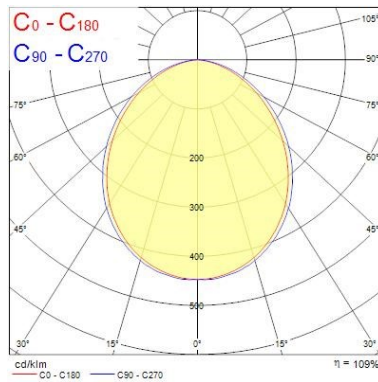

Start eco Bollard L-Shape M IP65

START eco Bollard L-Shape M IP65 620lm 830 BLK
0047951

IP rating	IP65
IK rating	IK05
Diffuser finish	Transparent
Diffuser material	Glass
Nominal Product Length (mm)	90
Nominal Product Width (mm)	160
Nominal Product Height (mm)	500
Weight (kg)	1.52

Packaging

Single packaging type	Carton
Product EAN number	5410288479514
Packaging single length / height (cm)	53.5
Packaging single width (cm)	19.5
Packaging single depth (cm)	12.5
DUN14 (outer)	15410288479511
Units per outer package	3
Packaging outer length / height (cm)	21.5
Packaging outer width (cm)	55.5
Packaging outer depth (cm)	39.5

Safety data

Optimal operating condition (°C)	-20-45

PHOTOMETRY

TECHNICAL DRAWINGS