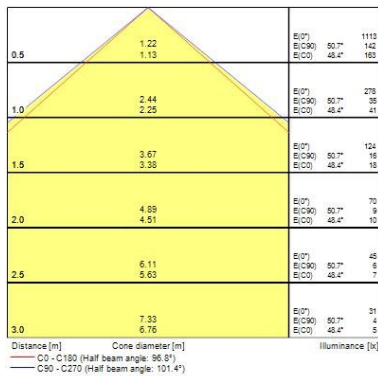

Start eco Bollard L-Shape M IP65

START eco Bollard L-Shape M IP65 620lm 830 BLK
0047951

IP rating	IP65
IK rating	IK05
Diffuser finish	Transparent
Diffuser material	Glass
Nominal Product Length (mm)	90
Nominal Product Width (mm)	160
Nominal Product Height (mm)	500
Weight (kg)	1.52

Packaging

Single packaging type	Carton
Product EAN number	5410288479514
Packaging single length / height (cm)	53.5
Packaging single width (cm)	19.5
Packaging single depth (cm)	12.5
DUN14 (outer)	15410288479511
Units per outer package	3
Packaging outer length / height (cm)	21.5
Packaging outer width (cm)	55.5
Packaging outer depth (cm)	39.5

Safety data

Optimal operating condition (°C)	-20-45

PHOTOMETRY

TECHNICAL DRAWINGS