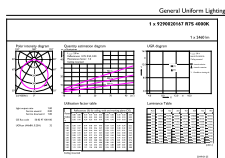

LEDspot R7S 230V 4000K

LEDspot R7S 230V