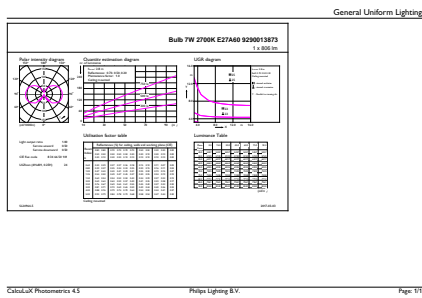

Product	D	C
CorePro LEDBulbND 7-60W E27 WW A60 CL G	60 mm	104 mm

CorePro LEDBulbND 7-60W E27 WW A60 CL G

Fotometrische gegevens

General uniform lighting

Spectral Power Distribution Colour

CorePro LEDbulb - Glas