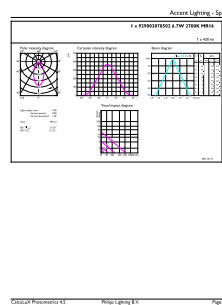

LEDspots MAS IC 6,7W MR16 GU5,3 927 60D-ADL