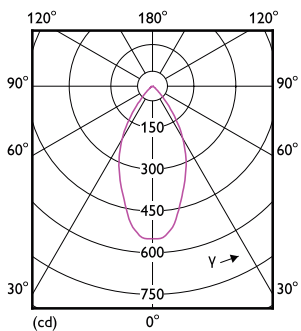

Fotometrische gegevens

LEDspots MAS IC 6,7W MR16 GU5,3 927 60D-LDD