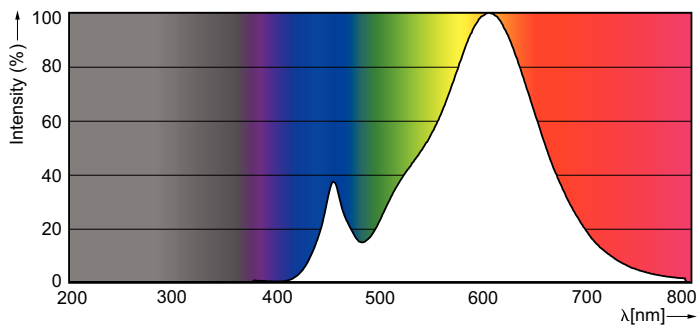

## Fotometrische gegevens

Spectral Power Distribution Colour

General uniform lighting