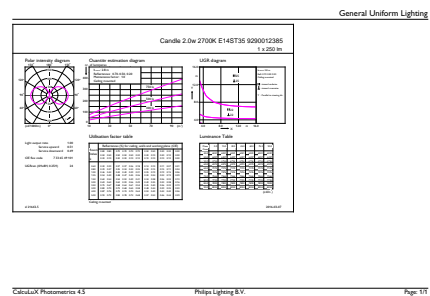

## Fotometrische gegevens

Spectral Power Distribution Colour

General uniform lighting