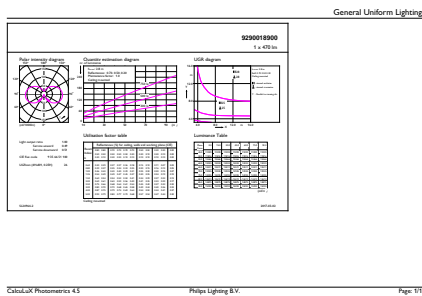

CorePro LEDBulbND 4.3-40W E27 A60827 CLG

Product	D	C
CorePro LEDBulbND 4.3-40W E27 A60827 CLG	60 mm	104 mm

Fotometrische gegevens

General uniform lighting

Spectral Power Distribution Colour

CorePro LEDbulb - Glas