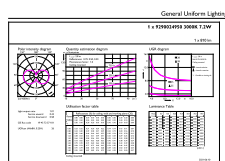

Maatschets

Product	D	C
CorePro LED linear R7S 118mm 7.2-60W 830	15 mm	118 mm

CorePro LED linear R7S 118mm 7.2-60W 830

Fotometrische gegevens

LEDlinear CorePro 7,2W R7S 830-LDD

LEDlinear CorePro 7,2W R7S 830-POC