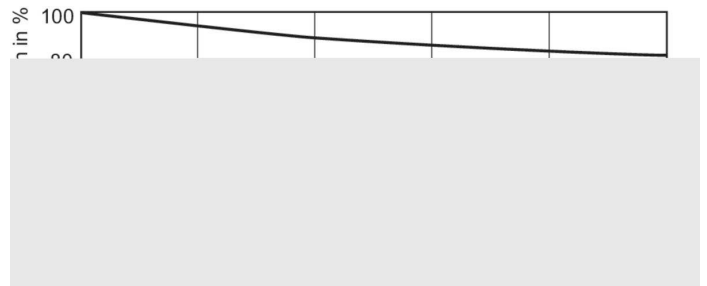

Levensduur

Life Expectancy Diagram - MASTER SDW-T 35W/825 PG12-1 1SL/12

Lumen Maintenance Diagram - MASTER SDW-T 35W/825 PG12-1 1SL/12