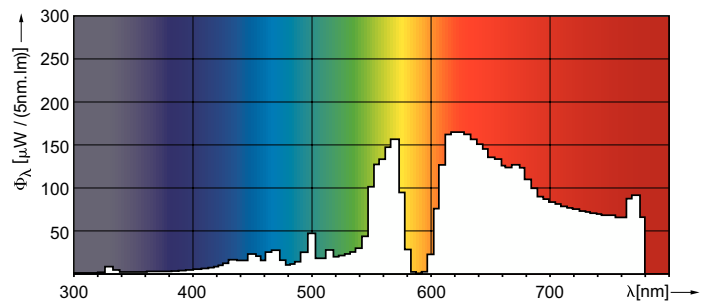

Spectral Power Distribution Colour - MASTER SDW-T 35W/825 PG12-1 1SL/12