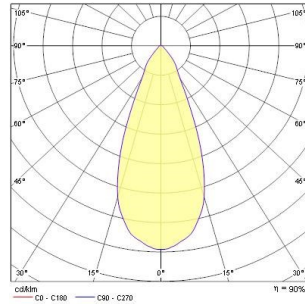

## Beacon 50W Mains Voltage - Hi-Spot ES50 *BEACON ES50 3/C BLACK 240V* 2041884

### TECHNICAL DRAWINGS