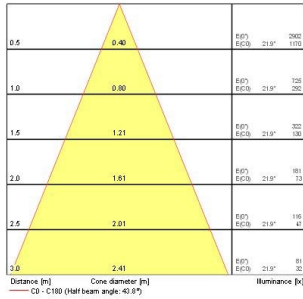

## Beacon 50W Mains Voltage - Hi-Spot ES50 *BEACON ES50 3/C BLACK 240V* 2041884

### TECHNICAL DRAWINGS