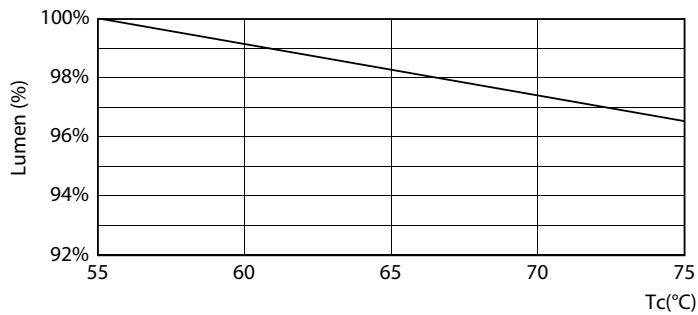

Levensduur

Lumen Maintenance Diagram - MAS LEDtube HF 600mm HE 8W 830 T5