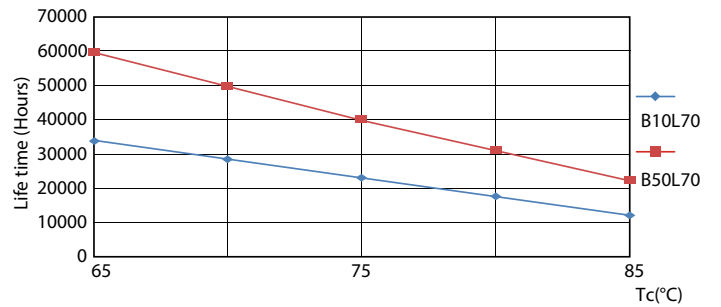

Life Expectancy Diagram - MAS LEDtube HF 600mm HE 8W 830 T5