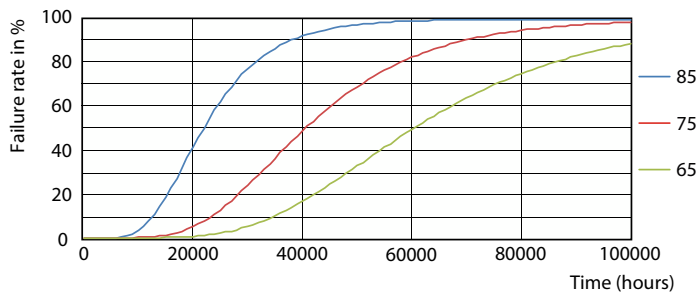

Life Expectancy Diagram - MAS LEDtube HF 600mm HE 8W 830 T5