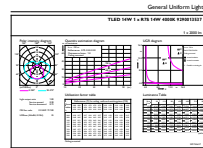

CorePro LEDlinear MV

Lokale code	CR7S20WD840
Numerator - Aantal per pak	1
Numerator - Dozen per buitendoos	10
SAP-materiaal	929001353702

Net Weight (Piece)	0,095 kg

Maatschets

C

Product	D	C
CorePro LED linear D 14-120W R7S 118 840	29 mm	118 mm

CorePro LED linear D 14-120W R7S 118 840

Fotometrische gegevens