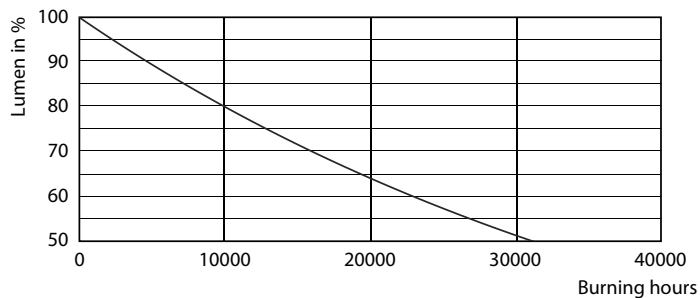

CorePro LEDlinear MV

Levensduur

Life Expectancy Diagram

Lumen Maintenance Diagram